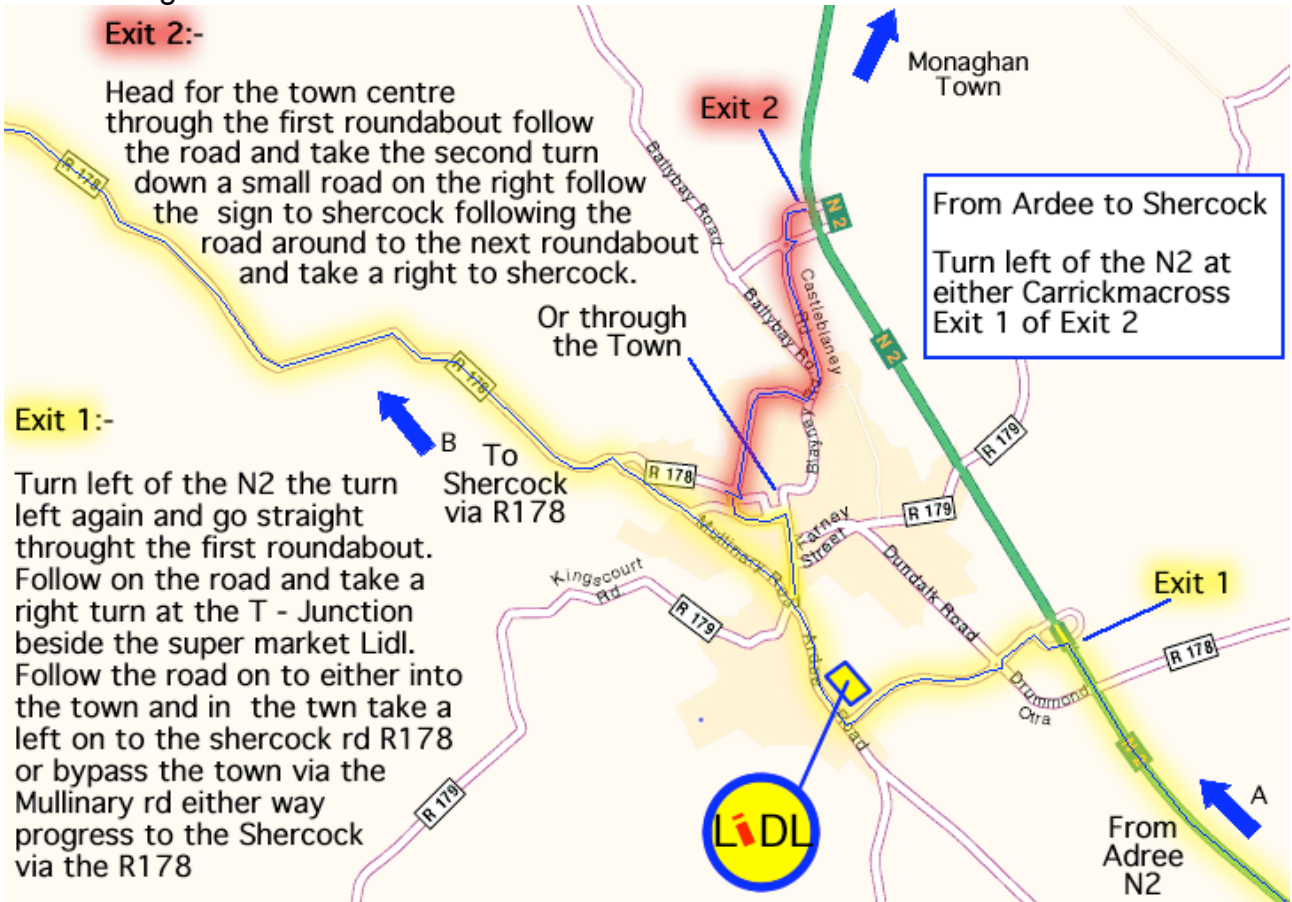

Direction to Derek Eakin Ltd - Clothing Distributor - Shercock rd, Cootehill, Co Cavan.

Dunlin Airport to Cootehill Town

Via

Ardee, Carrickmacross and Shercock.

There is a Toll road between Dublin and Ardee the toll is approx. €1.80
as in (May 2008) this toll might will most likely change over time

Direction to Derek Eakin Ltd - Clothing Distributor - Shercock rd, Cootehill, Co Cavan.

Head for Ardee via the N33 Exit

At Ardee you meet two roundabouts go straight through both onto the N2

Tel:- +353 (0) 49 555 2285

Direction to Derek Eakin Ltd - Clothing Distributor - Shercock rd, Cootehill, Co Cavan.

On approaching Carrickmacross you can take either Exit 1 or Exit 2 as shown below Both are signed Carrickmacross or Carrickmacross town centre.

Direction to Derek Eakin Ltd - Clothing Distributor - Shercock rd, Cootehill, Co Cavan.

Before entering Cootehill you will pass Derek Eakin Ltd on the left coming from Shercock.

Tel:- +353 (0) 49 555 2285