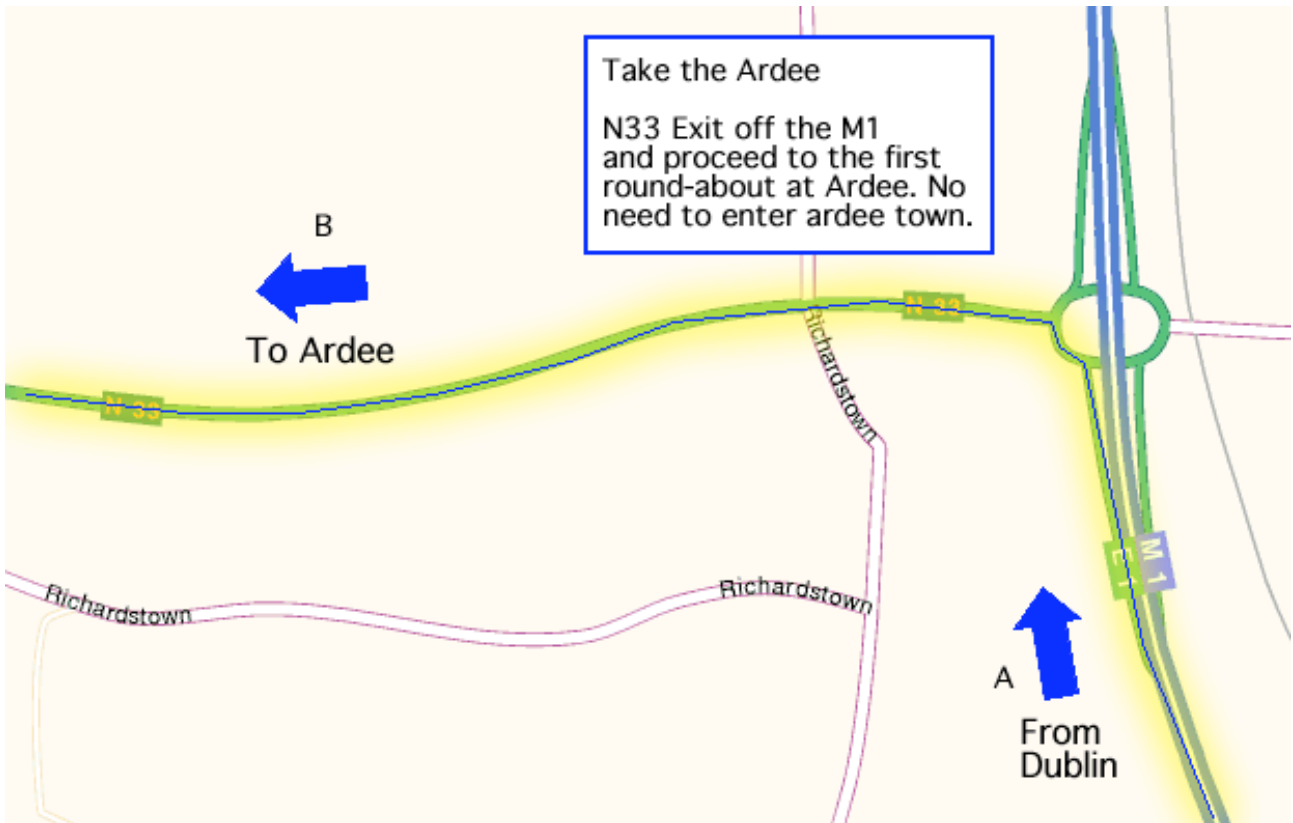

Direction to Derek Eakin Ltd - Clothing Distributor - Shercock rd, Cootehill, Co Cavan.

Dunlin Airport to Cootehill Town

Via

Ardee, Carrickmacross and Shercock.

There is a Toll road between Dublin and Ardee the toll is approx. €1.80
as in (May 2008) this toll might will most likely change over time

Direction to Derek Eakin Ltd - Clothing Distributor - Shercock rd, Cootehill, Co Cavan.

Head for Ardee via the N33 Exit

At Ardee you meet two roundabouts go straight through both onto the N2

Tel:- +353 (0) 49 555 2285

Direction to Derek Eakin Ltd - Clothing Distributor - Shercock rd, Cootehill, Co Cavan.

On approaching Carrickmacross you can take either Exit 1 or Exit 2 as shown below Both are signed Carrickmacross or Carrickmacross town centre.

Direction to Derek Eakin Ltd - Clothing Distributor - Shercock rd, Cootehill, Co Cavan.

Before entering Cootehill you will pass Derek Eakin Ltd on the left coming from Shercock.

Tel:- +353 (0) 49 555 2285