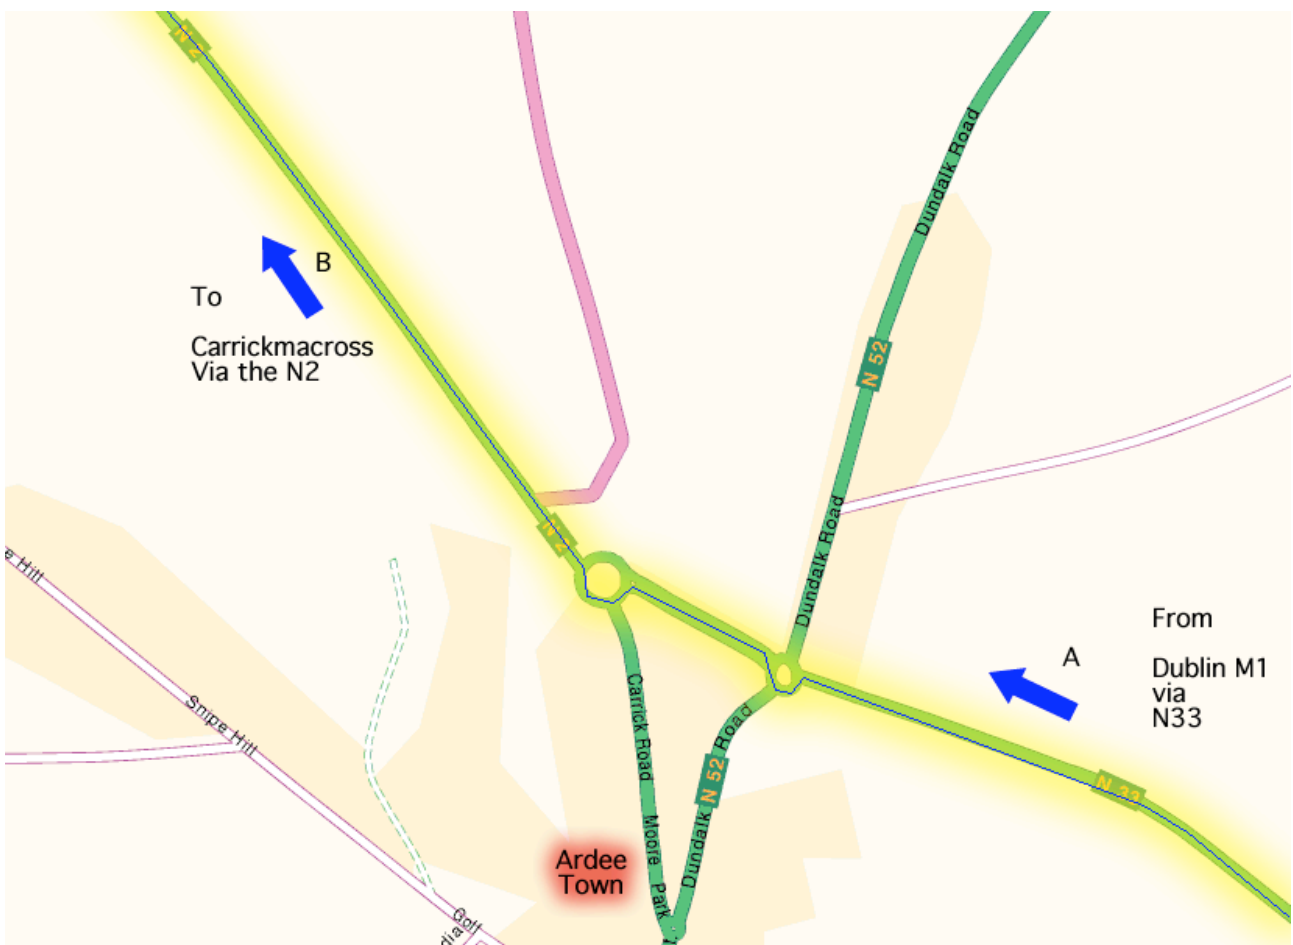

Direction to Derek Eakin Ltd - Clothing Distributor - Shercock rd, Cootehill, Co Cavan.

Dunlin Airport to Cootehill Town

Via

Ardee, Carrickmacross and Shercock.

There is a Toll road between Dublin and Ardee the toll is approx. €1.80
as in (May 2008) this toll might will most likely change over time

Direction to Derek Eakin Ltd - Clothing Distributor - Shercock rd, Cootehill, Co Cavan.

Head for Ardee via the N33 Exit

At Ardee you meet two roundabouts go straight through both onto the N2

Tel:- +353 (0) 49 555 2285

Direction to Derek Eakin Ltd - Clothing Distributor - Shercock rd, Cootehill, Co Cavan.

On approaching Carrickmacross you can take either Exit 1 or Exit 2 as shown below Both are signed Carrickmacross or Carrickmacross town centre.

Direction to Derek Eakin Ltd - Clothing Distributor - Shercock rd, Cootehill, Co Cavan.

Before entering Cootehill you will pass Derek Eakin Ltd on the left coming from Shercock.

Tel:- +353 (0) 49 555 2285