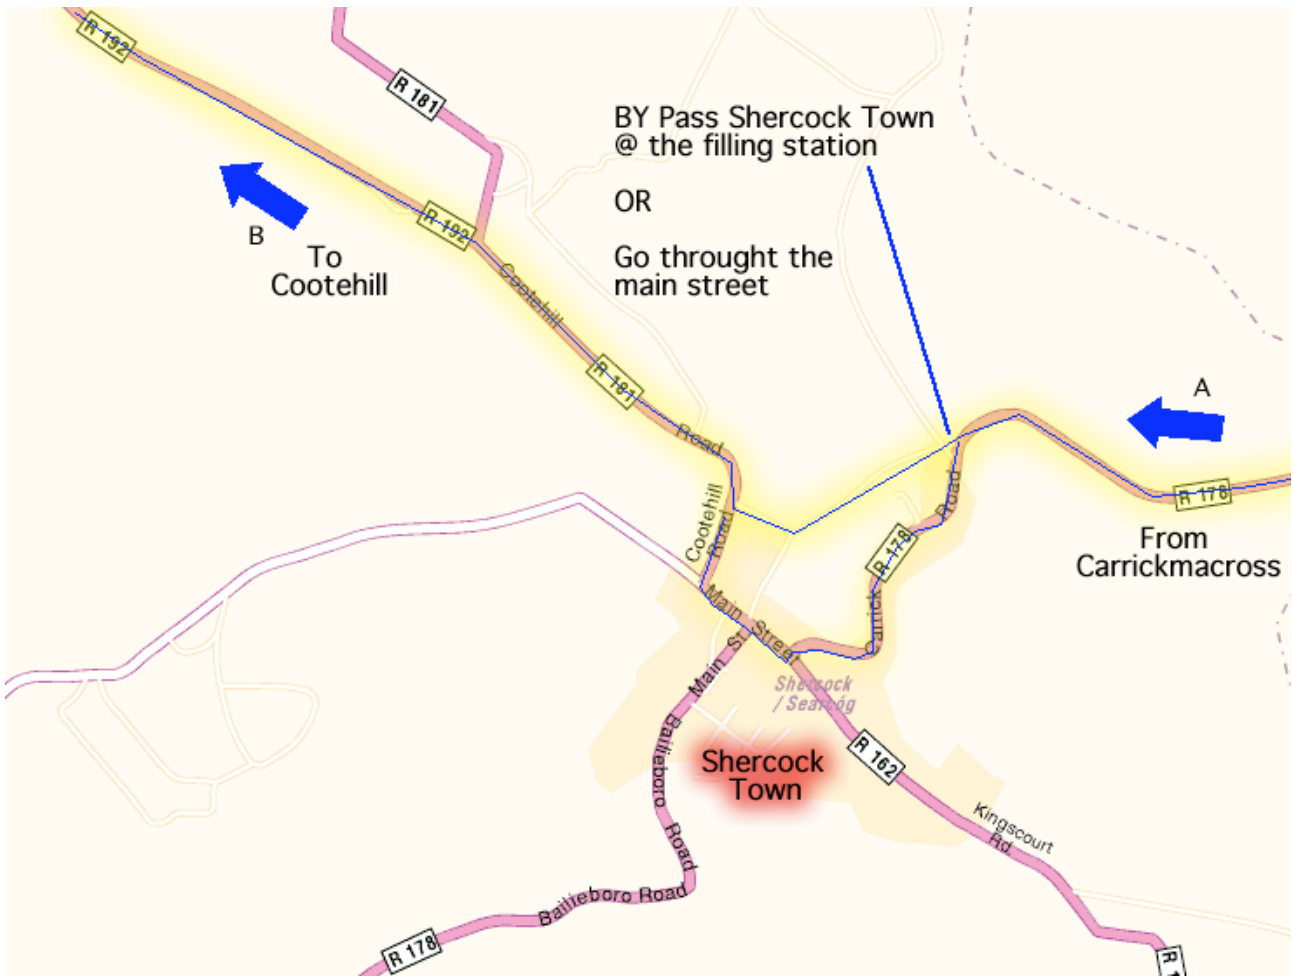

Direction to Derek Eakin Ltd - Clothing Distributor - Shercock rd, Cootehill, Co Cavan.

Dunlin Airport to Cootehill Town

Via

Ardee, Carrickmacross and Shercock.

There is a Toll road between Dublin and Ardee the toll is approx. €1.80
as in (May 2008) this toll might will most likely change over time

Direction to Derek Eakin Ltd - Clothing Distributor - Shercock rd, Cootehill, Co Cavan.

Head for Ardee via the N33 Exit

At Ardee you meet two roundabouts go straight through both onto the N2

Tel:- +353 (0) 49 555 2285

Direction to Derek Eakin Ltd - Clothing Distributor - Shercock rd, Cootehill, Co Cavan.

On approaching Carrickmacross you can take either Exit 1 or Exit 2 as shown below Both are signed Carrickmacross or Carrickmacross town centre.

Direction to Derek Eakin Ltd - Clothing Distributor - Shercock rd, Cootehill, Co Cavan.

Before entering Cootehill you will pass Derek Eakin Ltd on the left coming from Shercock.

Tel:- +353 (0) 49 555 2285